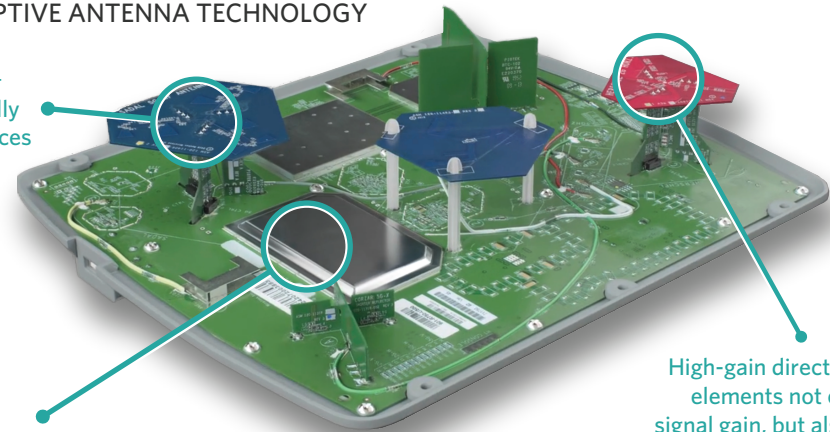

BEST

A750

802.11AX, high performance Wi-Fi 6 Indoor Access Point

- Dual-band, dual-concurrent access point that supports 8 spatial streams (4x4:4 in 5GHz, 4x4:4 in 2.4 GHz)
- The R750 is the first ever Wi-Fi 6 AP to be granted Wi-Fi CERTIFIED 6 status by the Wi-Fi Alliance
- 4,000+ unique antenna patterns provide higher data rates
- Efficiently manages up to 1,024 client connections

ADAPTIVE ANTENNA TECHNOLOGY

Patented Beamflex+ technology dynamically adjusts for mobile devices

One 10/100/1000 Mbps port; one with 10/10/1000/2500 Mb PoE+

High-gain directional antenna elements not only deliver signal gain, but also interference mitigation for range extension, reliability and high data rates.